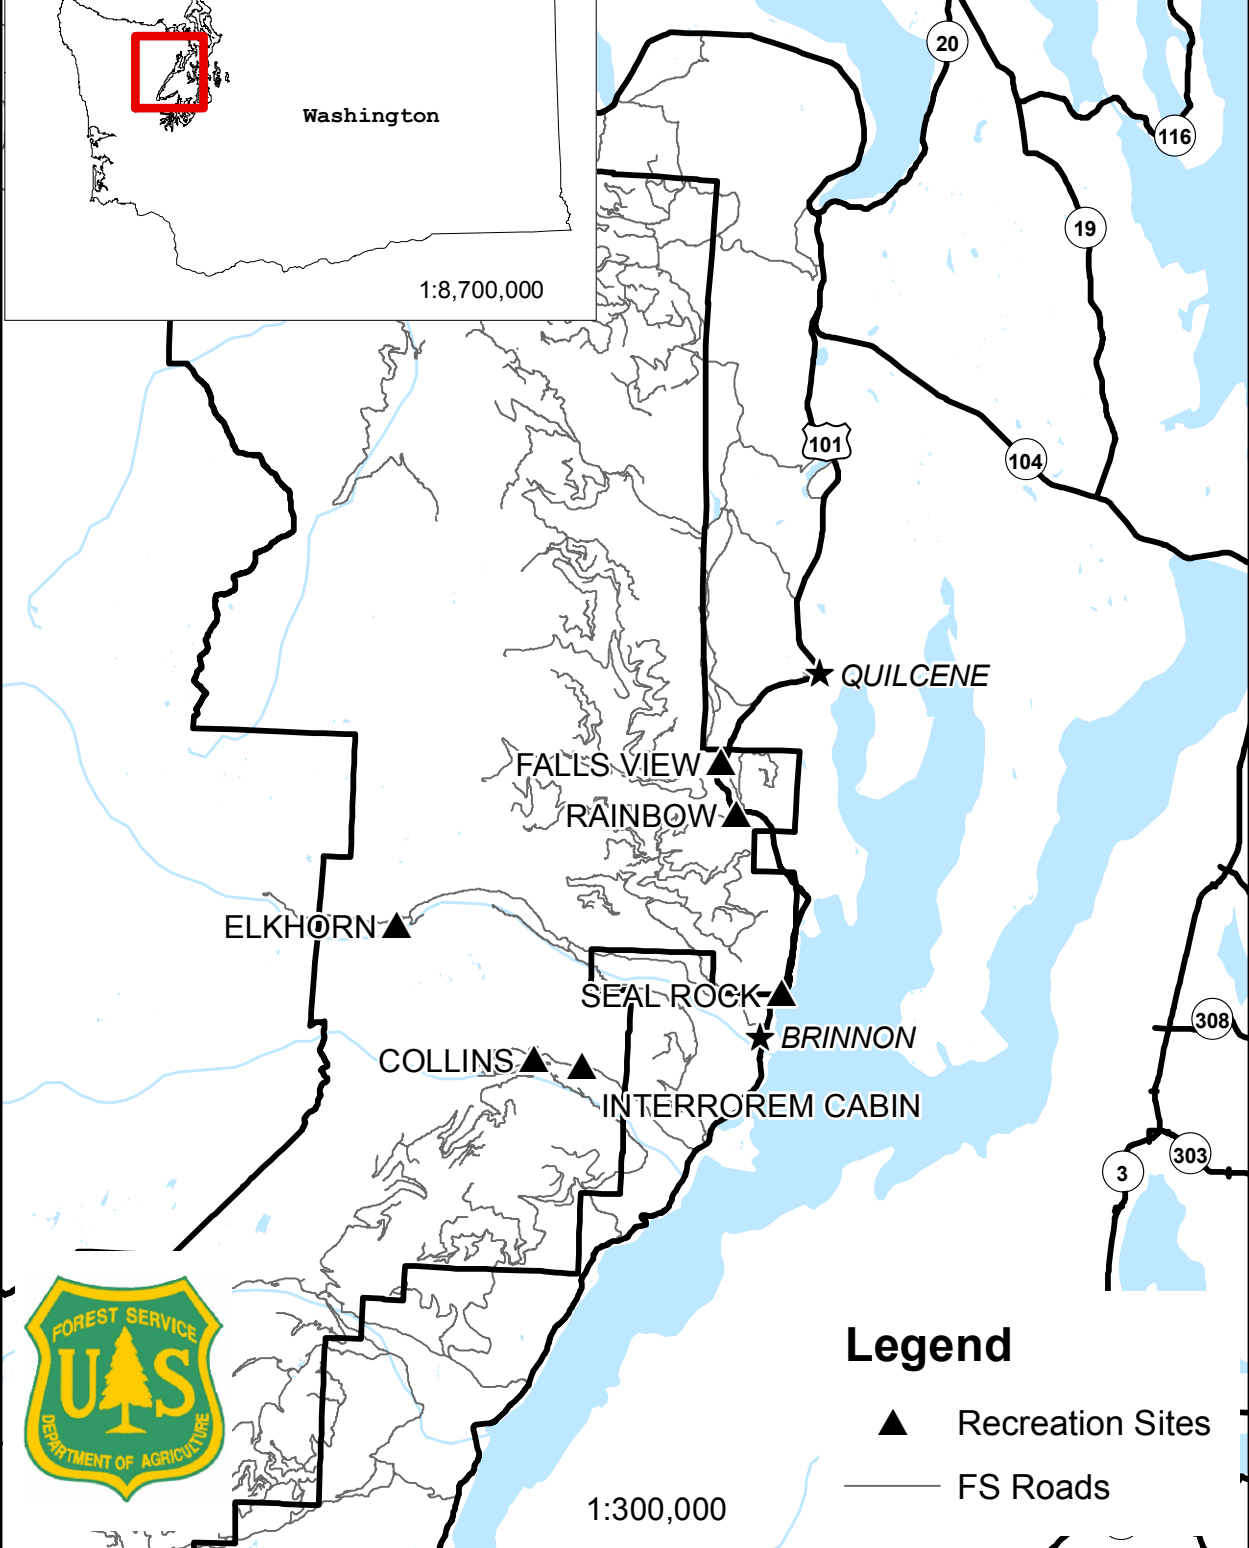

Hood Canal Ranger District Concession Campground Permit Vicinity Map 10/9/2009

- ### Legend
- ▲ Recreation Sites
 - FS Roads